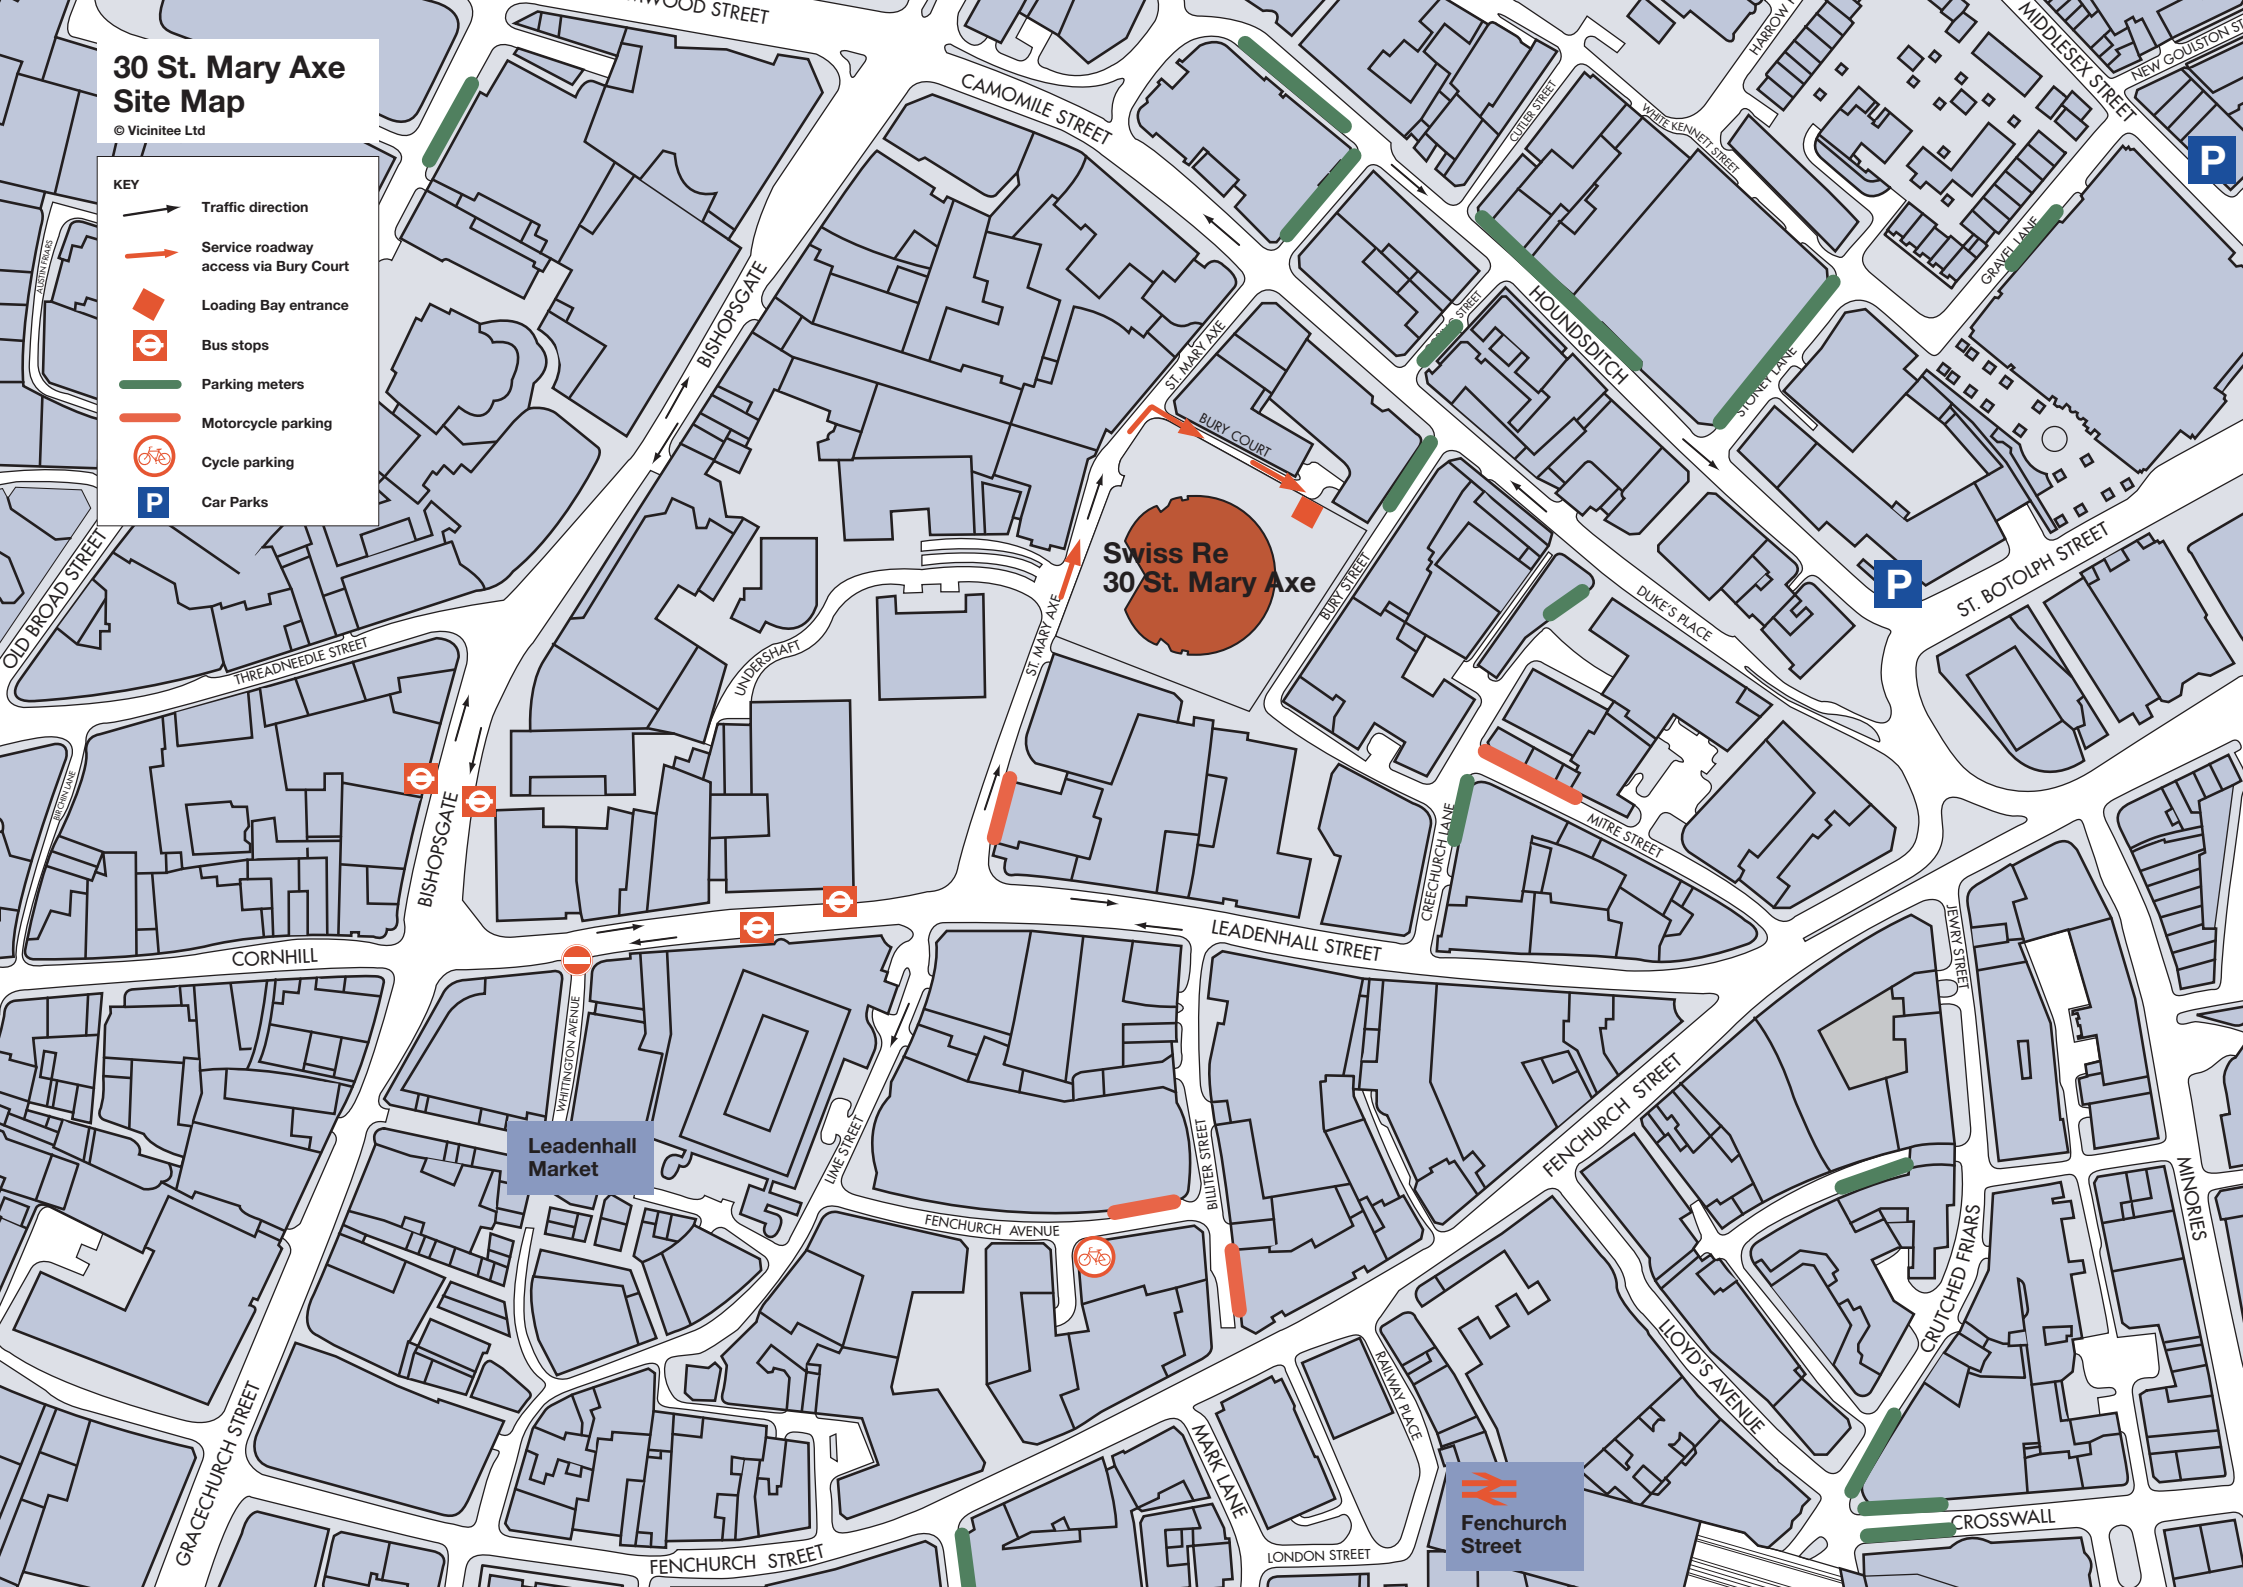

# 30 St. Mary Axe Site Map

© VicinTEE Ltd

- KEY**
- Traffic direction
  - Service roadway access via Bury Court
  - Loading Bay entrance
  - Bus stops
  - Parking meters
  - Motorcycle parking
  - Cycle parking
  - Car Parks

Swiss Re  
30 St. Mary Axe

Leadenhall  
Market

Fenchurch  
Street